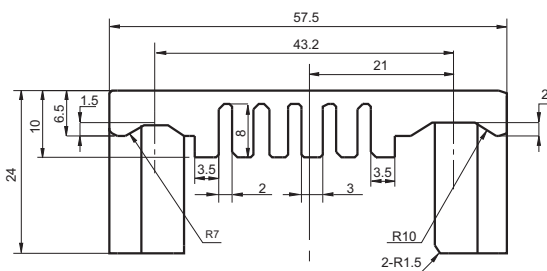

SSR COVER

HFS24 COVER

AQP807

Applicable SSR type:

AQP807: Suit for HFS15, HFS33 and HFS34;
 HFS24 COVER: Suit for HFS24 and HFS21.

OUTLINE DIMENSIONS

Unit: mm

Outline Dimensions

AQP807

HFS24 COVER

HONGFA RELAY

ISO9001, ISO/TS16949, ISO14001, OHSAS18001, IECQ QC 080000 CERTIFIED

2009 Rev. 1.00