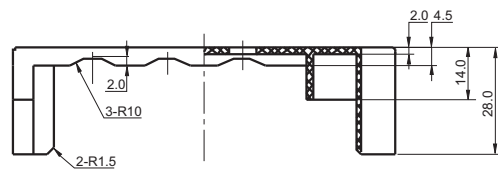

HFS24 COVER

HONGFA RELAY

ISO9001, ISO/TS16949, ISO14001, OHSAS18001, IECQ QC 080000 CERTIFIED

2009 Rev. 1.00