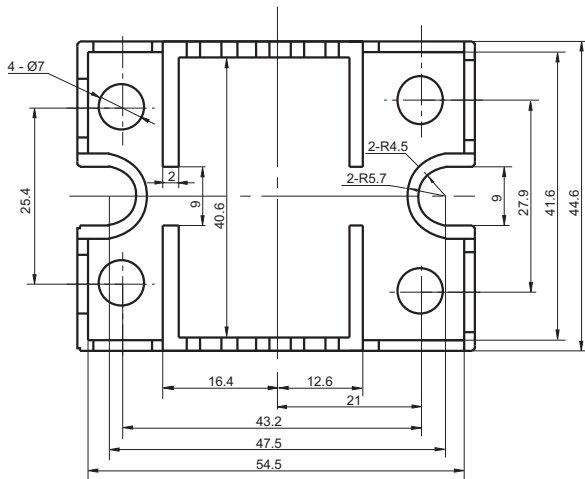

Outline Dimensions

AQP807