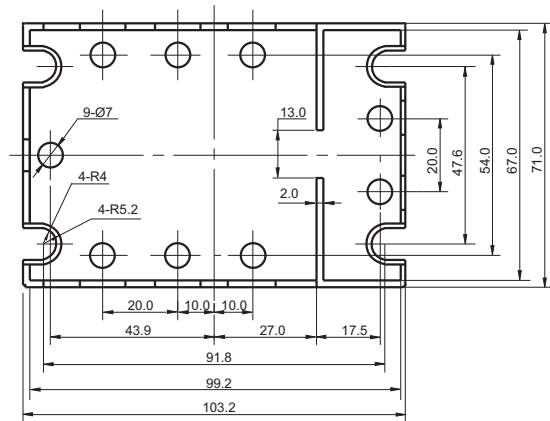

HFS24 COVER

HONGFA RELAY

ISO9001, ISO/TS16949, ISO14001, OHSAS18001, IECQ QC 080000 CERTIFIED

2009 Rev. 1.00